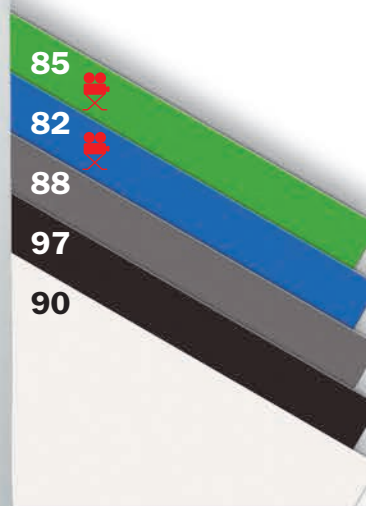

Superior Seamless Paper

Seamless paper is used to create theatrical sets, visual merchandising displays, special event environments and photographic backgrounds. Superior Seamless is known for its wide assortment of vivid colors. Heavy paper resists wrinkles and creases.

 Chroma Key compatible

Green Seal Certified
Containing a minimum of 30% post-consumer fiber

Roll sizes:
53" x 36 Ft. (1.3 x 11m)
107" x 36 Ft. (2.7 x 11m)
107" x 165 Ft. (2.7 x 50m)

Superior Extra-Wide Seamless Papers

Available in 5 colors

85 Chroma Green, **82** Royal Blue, **88** Grey, **97** Black, **90** White

Roll Sizes:
140" x 100ft. (3.56m x 30.5m)
140" x 50ft. (3.56m x 15.2m)

- 45** Ultra Black
- 44** Jet
- 57** Thunder Grey
- 04** Neutral Grey
- 43** Dove Grey
- 21** Pursuit Grey
- 58** Slate Grey
- 30** Silvertone
- 23** Dull Aluminum
- 42** Morning Mist
- 24** Dawn Grey
- 28** Snow
-  **69** Eco Bright White
- 93** Arctic White
- 01** Deep Blue
-  **11** Royal Blue
- 41** Marine Blue
- 61** Blue Lake
- 06** Nassau
- 09** Cobalt
- 60** Wedgewood
- 59** Lite Blue
- 02** Sky Blue
- 55** Alpine
- 20** Coco Brown

Colors shown are as close as possible using four-color process printing. For precise color selection, ask your dealer for our color swatch book.